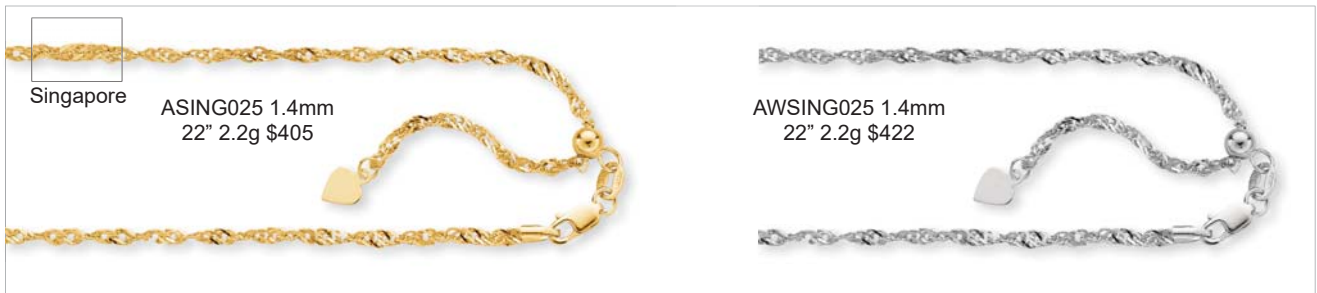

<p>Cable</p>  <p>ARF025 0.97mm 22" 1.9g \$306</p>	 <p>AWRF025 0.97mm 22" 1.9g \$314</p>	 <p>APRF025 0.97mm 22" 1.9g \$308</p>
--	---	--

ADJUSTABLE CHAIN *ADJUST UP TO 22" & 30"

Paperclip

APCLIP035 1.5mm 22" 2.5g \$420	WAPCLIP035 1.5mm 22" 2.6g \$447	PAPCLIP035 1.5mm 22" 2.6g \$439

Wheat

ARW1 1.0mm 22" 2.8g \$522 30" 3.5g \$652	AWSP1 1.0mm 22" 2.8g \$529 30" 3.5g \$661	APRW1 1.0mm 22" 2.7g \$542

Popcorn

ARPC030 1.3mm 22" 2.6g \$440	AWRPC030 1.3mm 22" 2.7g \$462	APRPC030 1.3mm 22" 2.5g \$425

Octagonal Snake

AOCT1 2.2mm 22" 3.7g \$621	AWOCT1 2.2mm 22" 3.7g \$636

ADJUSTABLE CHAIN *ADJUST UP TO 22"

ENDLESS ADJUSTABLE CHAIN *ADJUST UP TO 22"

Pull dangle to shorten
and lengthen chain

The sliding pin allows you to easily insert pendants/charms for an interchangeable look.