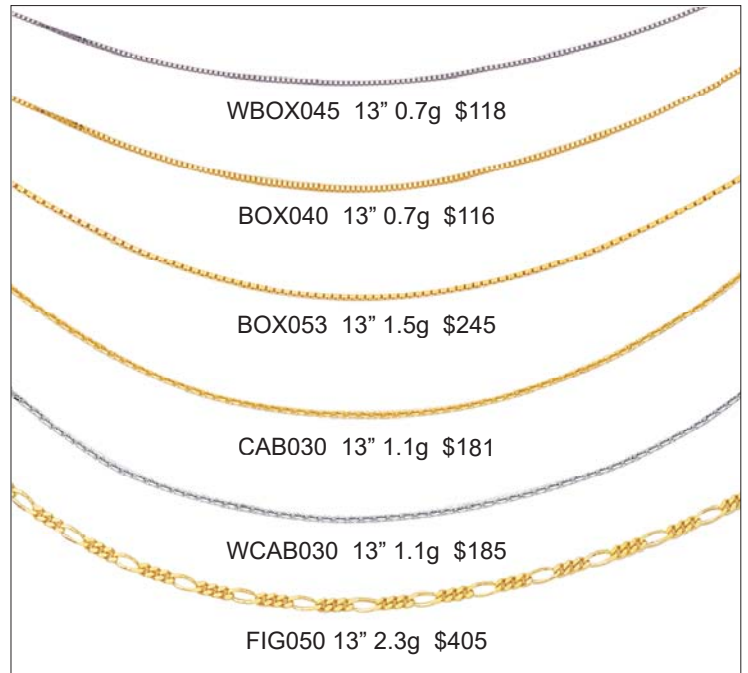

BRC3559*
6" 1.7g \$418

IN2652*
6" 1.7g \$432

IN2653*
6" 1.8g \$458

EN133 (3 Stations)
5.5" 1.6g \$392

EN163 (6 Stations)
5.5" 1.7g \$349

CHILDREN'S JEWELRY

ENAMEL FASHION EARRINGS

14K