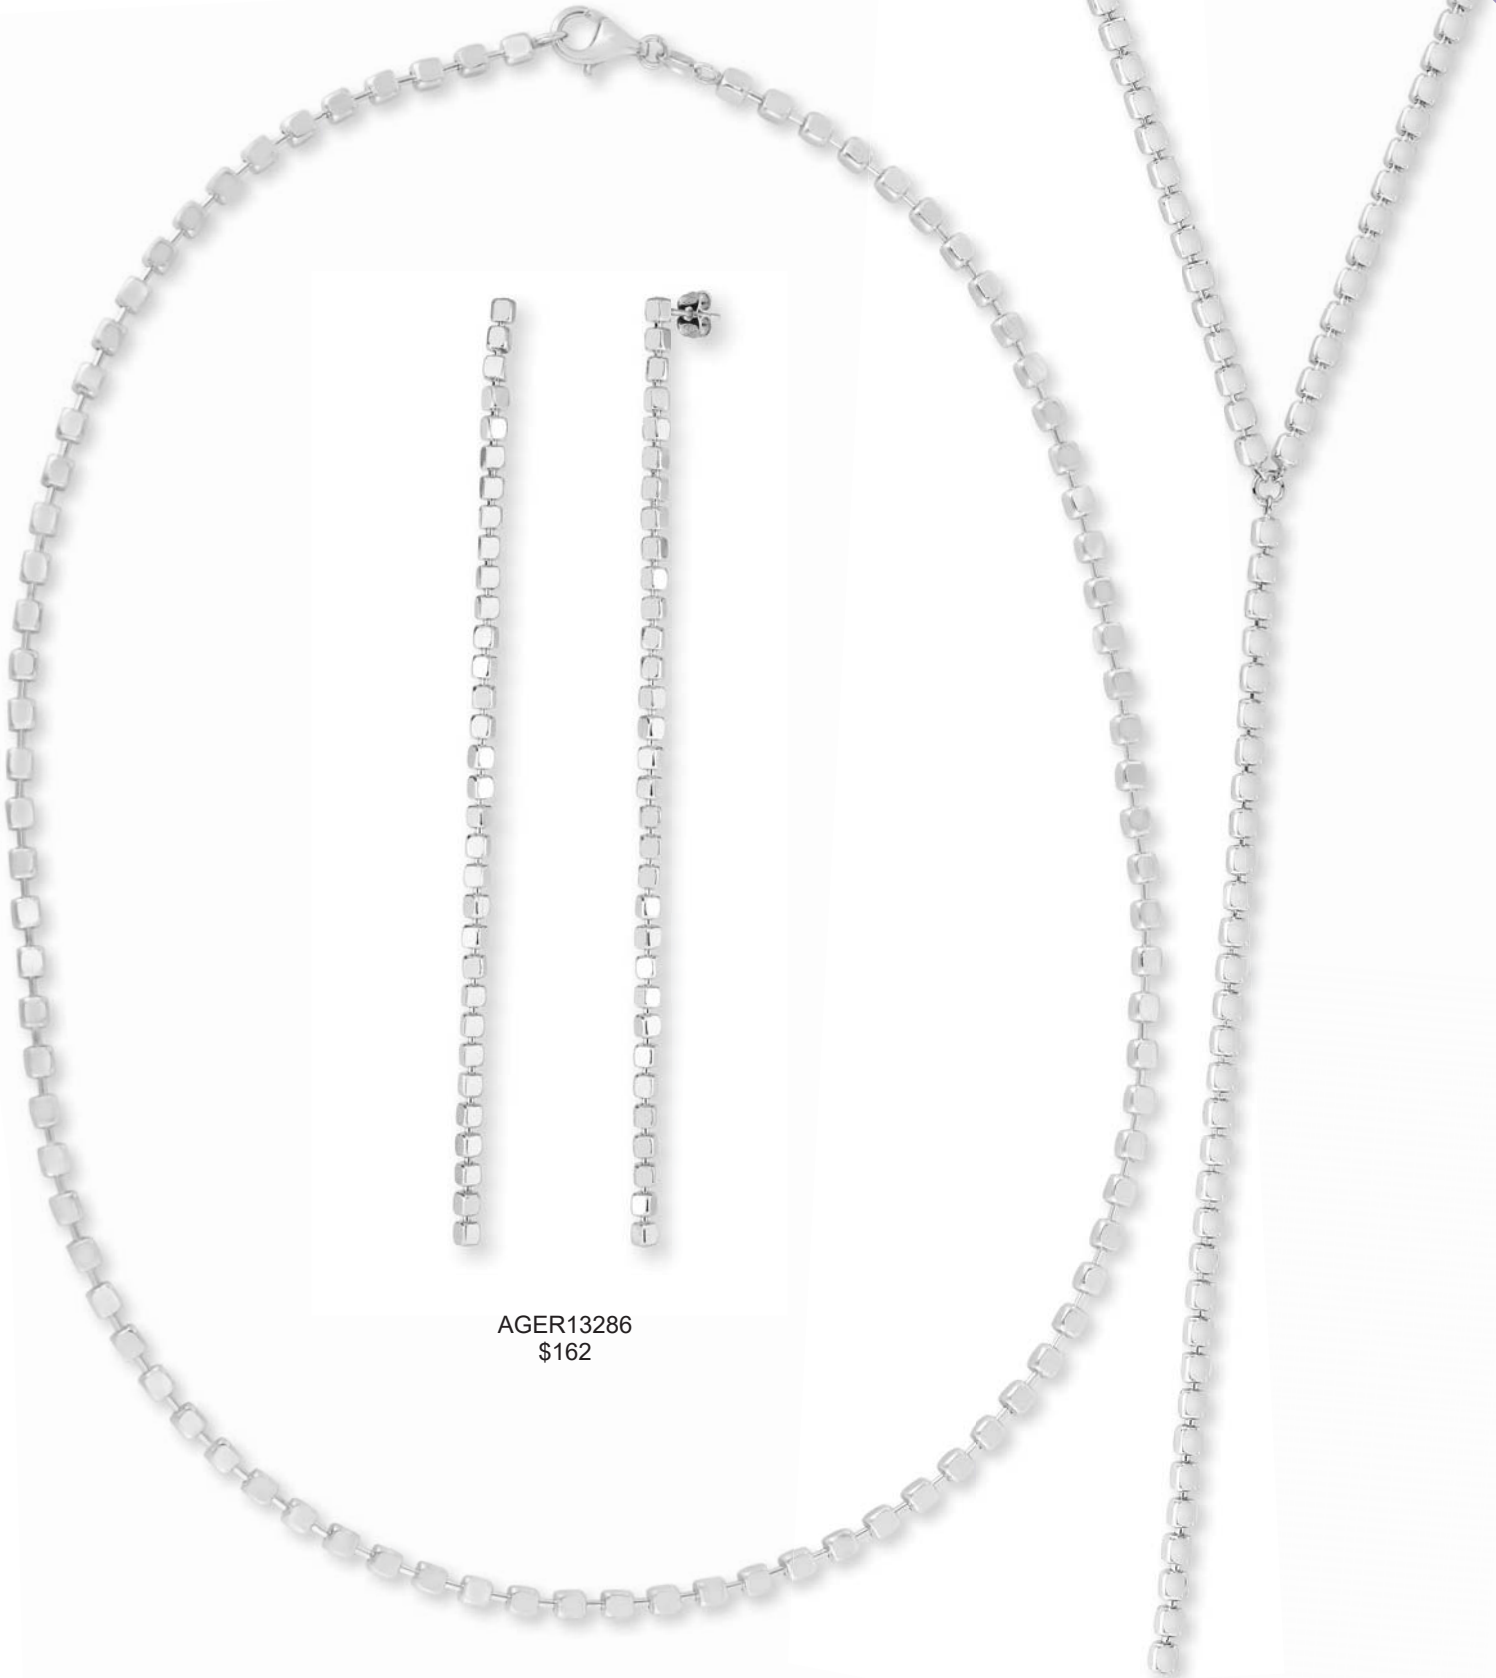

CUBO COLLECTION

STERLING
SILVER

AGER13286
$162

AGCUBE300
18" 16.0g $209

AGINI3453
18" 21.5g $326