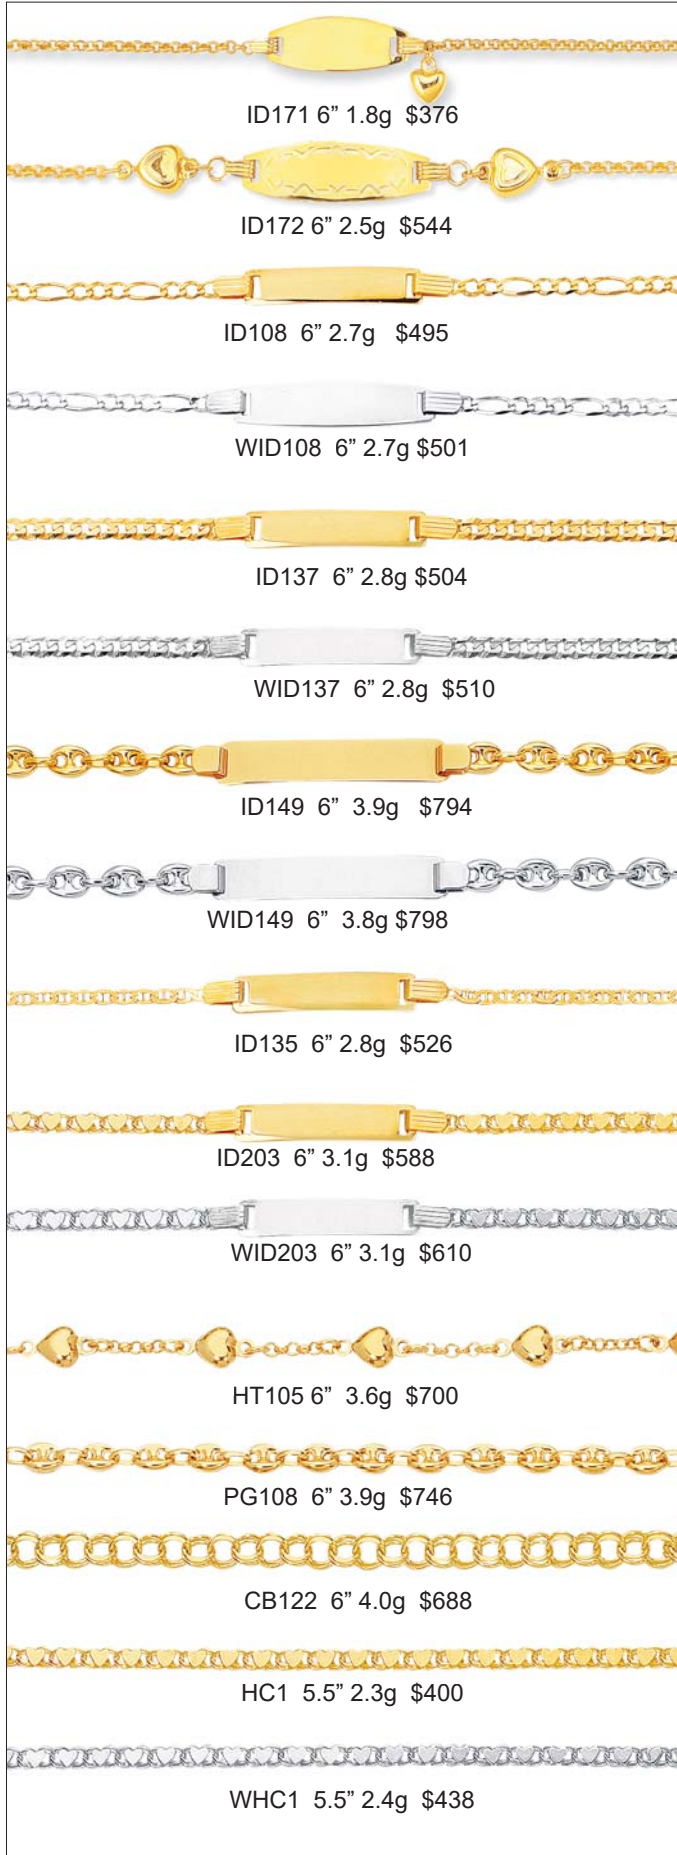

CHILDREN'S JEWELRY