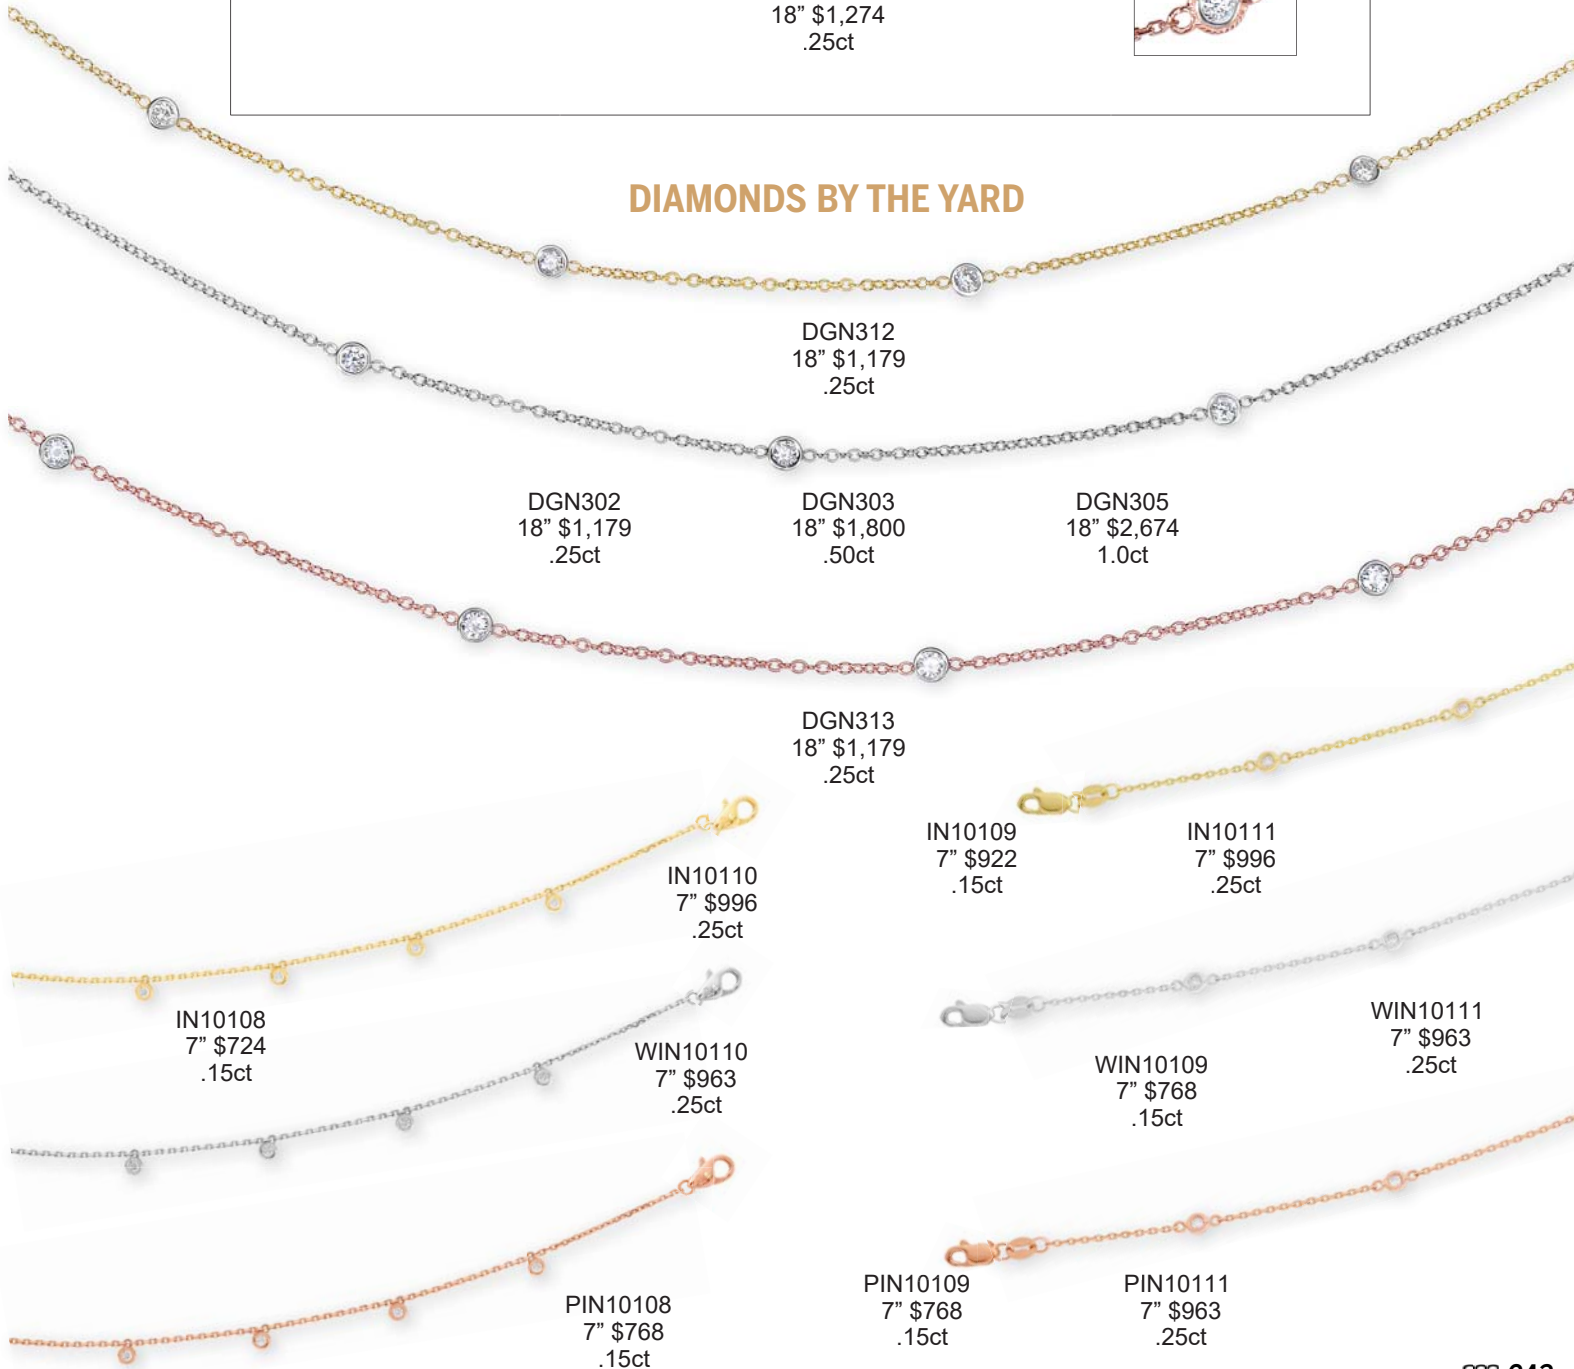

DIAMONDS BY THE YARD

DGN312
18" $1,179
.25ct

DGN302
18" $1,179
.25ct

DGN303
18" $1,800
.50ct

DGN305
18" $2,674
1.0ct

DGN313
18" $1,179
.25ct

IN10109
7" $922
.15ct

IN10111
7" $996
.25ct

IN10108
7" $724
.15ct

WIN10110
7" $963
.25ct

WIN10109
7" $768
.15ct

WIN10111
7" $963
.25ct

PIN10108
7" $768
.15ct

PIN10109
7" $768
.15ct

PIN10111
7" $963
.25ct