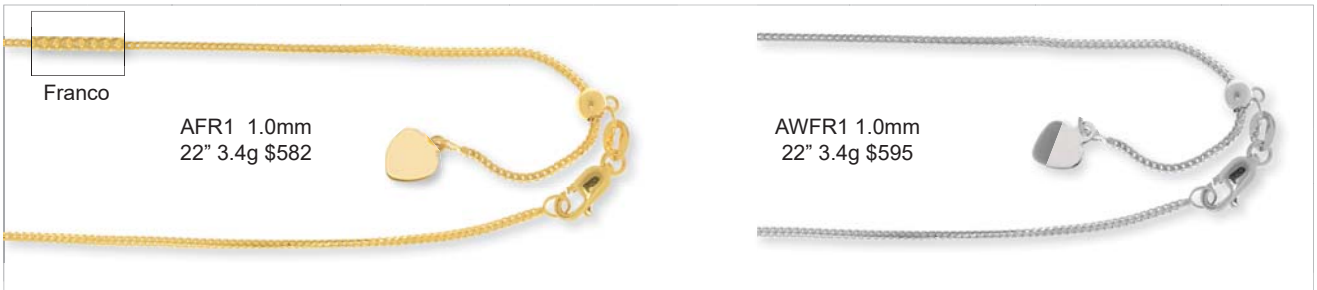

Wheat

ARW1 1.0mm 22" 2.8g \$522 30" 3.5g \$652	AWSP1 1.0mm 22" 2.8g \$529 30" 3.5g \$661	APRW1 1.0mm 22" 2.7g \$542

Popcorn

ARPC030 1.3mm 22" 2.6g \$440	AWRPC030 1.3mm 22" 2.7g \$462	APRPC030 1.3mm 22" 2.5g \$425

Octagonal Snake

AOCT1 2.2mm 22" 3.7g \$621	AWOCT1 2.2mm 22" 3.7g \$636

ADJUSTABLE CHAIN *ADJUST UP TO 22"

ENDLESS ADJUSTABLE CHAIN *ADJUST UP TO 22"

Pull dangle to shorten
and lengthen chain

The sliding pin allows you to easily insert pendants/charms for an interchangeable look.