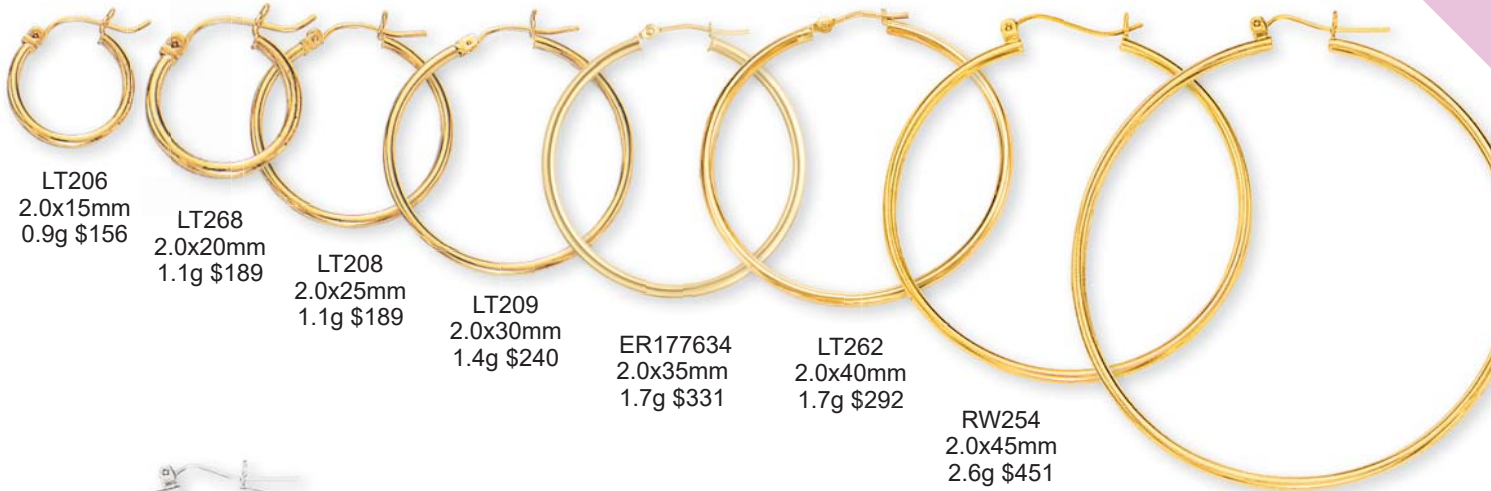

IN14823
7.25" 12.2g \$2,840
8.25" 13.9g \$3,230

TIN14394
7.25" 31.8g \$6,308
8.25" 35.0g \$6,943

MEN'S ID BRACELETS

IDCC180 8.5" 11.6g \$2,024

IDCC210 8.5" 14.1g \$2,461

IDCC250 8.5" 18.3g \$3,194

ID214 8.0mm 8.5" 19.2g \$3,654

IDCPC180 8.5" 11.6g \$2,052

IDCPC210 8.5" 14.1g \$2,494

IDCPC250 8.5" 20.6g \$3,606

MEN'S NAUTICAL COLLECTION

IN13794
8" 10.3g \$2,039

TIN13795
8" 13.4g \$2,642

TIN13796
8" 17.1g \$3,385

IN13724
8.25" 10.5g \$2,458

IN13723
8.25" 18.0g \$3,984

POLISHED HOOPS 2MM

14K

LT206
2.0x15mm
0.9g \$156

LT268
2.0x20mm
1.1g \$189

LT208
2.0x25mm
1.1g \$189

LT209
2.0x30mm
1.4g \$240

ER177634
2.0x35mm
1.7g \$331